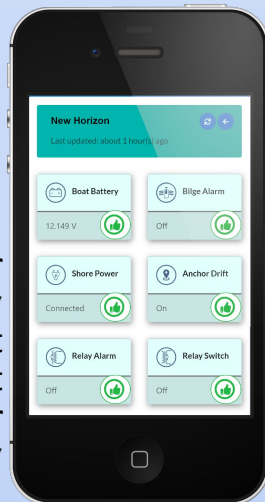

www.boatsecure.net

Protecting Your Boat When You're Not There

- Shore Power
- Bilge Pump
- Battery Voltage
- GPS Anchor Drift
- Intruder Detection
- Remote Relay

Peace of mind that your boat is continuously monitored. The Smart Phone App reports that all is well on-board your boat and alerts on any issue.

- Continuous Monitoring
- Hourly Data Reports
- Instant Alerts
- Boat manager Fleet Dashboard
- Modern Secure Low Power
- LoRaWAN IoT Wireless not cellular, no SIM card

Protect your boat from dead battery, failed bilge pump, defrosted freezer, lost mooring and many other worries.