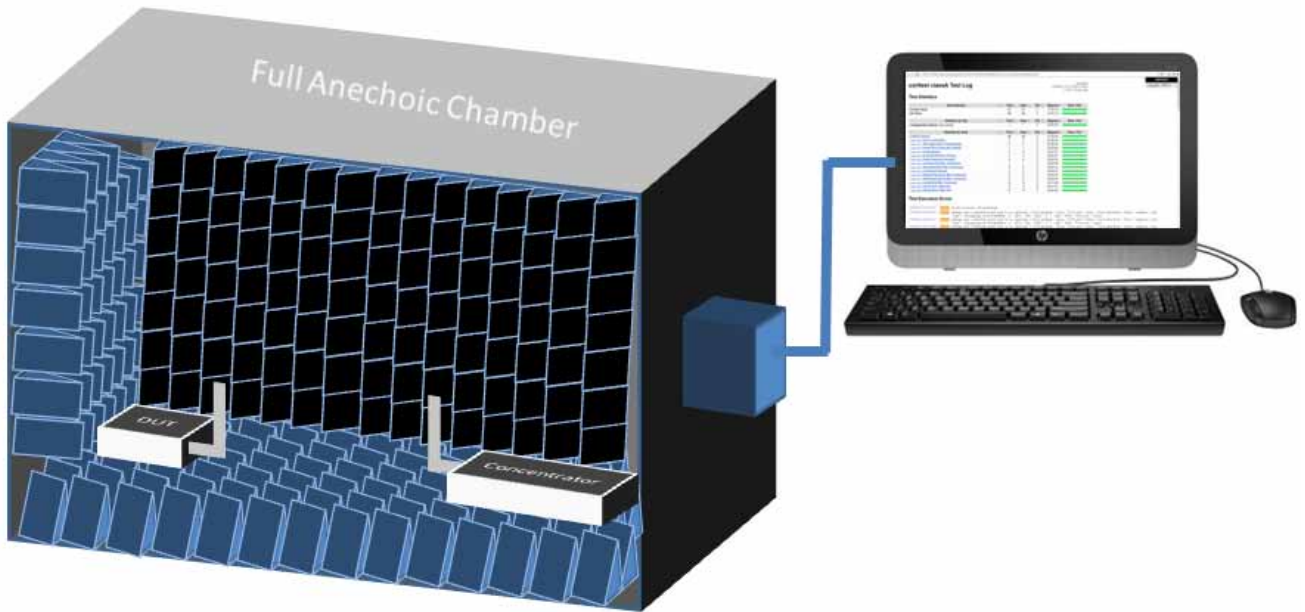

TESTING PRINCIPLE

certest classA Test Log

20160323 16:12:29 GMT+02:00
41 384 10 74435 App

Test Statistics

Total Statistics	Total	Pass	Fail	Elapsed	Pass / Fail
Critical Tests	67	67	0	01:14:44	Pass / Fail
All Tests	88	88	0	01:53:15	Pass / Fail

Statistics by Test	Total	Pass	Fail	Elapsed	Pass / Fail
Unsupported_Device (non-Static)	1	1	0	00:00:00	Pass / Fail

Statistics by Suite	Total	Pass	Fail	Elapsed	Pass / Fail
certest_classA	88	88	0	01:54:44	Pass / Fail
LoRaWAN Device Activation	2	2	0	00:06:20	Pass / Fail
LoRaWAN Test Application Functionality	2	2	0	00:06:22	Pass / Fail
LoRaWAN Packet Error Rate (Rx) (Default)	1	1	0	00:05:45	Pass / Fail
LoRaWAN Cryptography	5	5	0	00:07:09	Pass / Fail
LoRaWAN Downlink Window Timing	4	4	0	00:06:27	Pass / Fail
LoRaWAN Frame Sequence Number	3	3	0	00:06:44	Pass / Fail
LoRaWAN Downlinking Max. Command	1	1	0	00:06:19	Pass / Fail
LoRaWAN Non-Standard Max. Command	8	8	0	00:02:14	Pass / Fail
LoRaWAN Confirmed Packets	5	5	0	00:09:37	Pass / Fail
LoRaWAN Repetition/Retransmit Max. Command	5	5	0	00:06:02	Pass / Fail
LoRaWAN Linking/Retransmit Max. Command	8	8	0	00:06:44	Pass / Fail
LoRaWAN Linking Retransmit Max. Command	13	13	0	00:13:30	Pass / Fail
LoRaWAN Packet Error Rate (Tx)	3	3	0	00:07:27	Pass / Fail
LoRaWAN Packet Error Rate (Rx)	8	8	0	00:04:55	Pass / Fail

ADDITIONAL SERVICES FOR LORA DEVICES

- Radio Performance Measurements, including TRP (Total Radiated Power) and TIS (Total Isotropic Sensitivity)
- CE/EMC relevant testing for development & international Type Approval
- RED (R&TTE) testing
- SAR –measurements for body-worn devices

IMST GmbH
Carl-Friedrich-Gauss-Str. 2-4
47475 Kamp-Lintfort
Germany

P +49-2842-981-300
F +49-2842-981-499
E contact@loratest.de
I www.imst.de