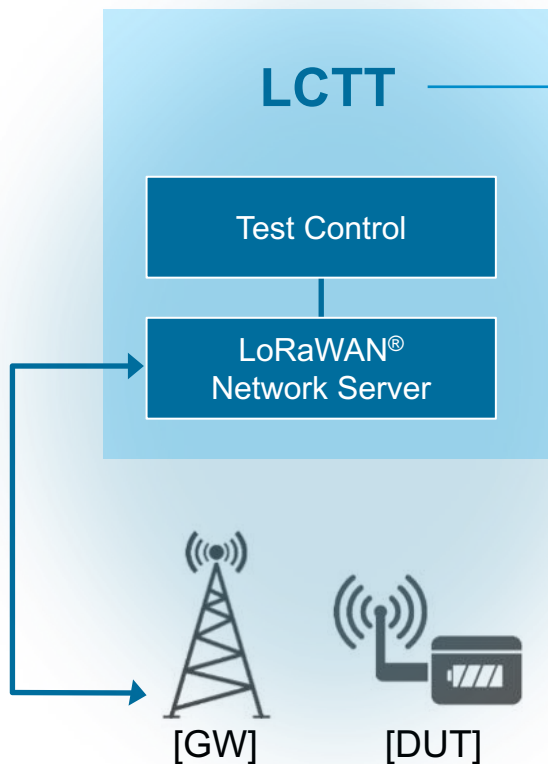

# NEW LoRa ALLIANCE® TEST HOUSES IN INDIA

TÜV Rheinland has opened a LoRaWAN® Certification testing site in Bengaluru India that is fully authorized and ready for LoRaWAN Certification

DEKRA will be providing local certification testing by the end of the year at its site in Mumbai

# LoRaWAN® CERTIFICATION TEST TOOL (LCTT)

LCTT

## MEMBER BENEFIT NOW FULLY AVAILABLE!

LoRaWAN® Certification  
Test Tool for pre-testing devices!

- Accelerates the certification process
- Saves time and money allowing device debugging and final designs earlier

# WHAT IS THE LCTT?

**A precertification and regression testing tool**

- Used at a device manufacturer's own facility
- Test tool runs on a local PC with a local LoRaWAN Gateway (GW)
- Offers precertification mode and debug modes