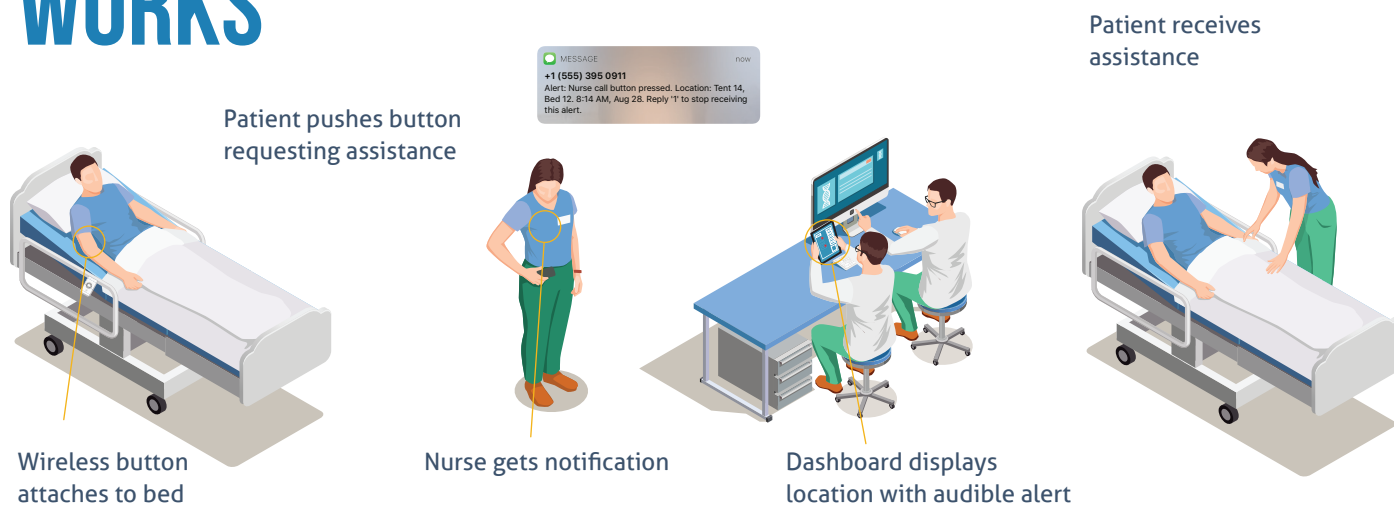

PUSH&CALL

Quick Deploy Nurse Call System

Equip makeshift patient care areas with wireless nurse call buttons in minutes! Be ready to go when patient volume grows.

During a health crisis, healthcare facilities create temporary patient care areas that require a way for patients to call for nurses.

Push&Call is a plug-and-play nurse call system that works right out of the box. Solutions customized for areas of any size.

HOW IT WORKS

NURSE CALL SYSTEM INCLUDES

sales@mydevices.com

Push Call Buttons

System Gateway